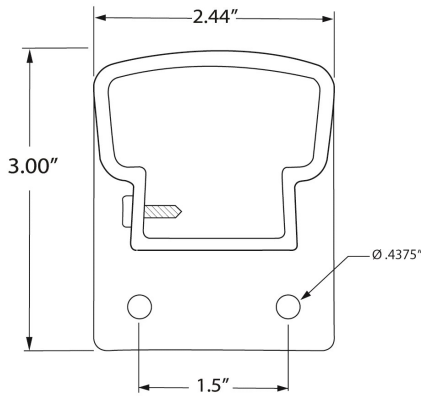

### 939TB Top Rail Level End Bracket - Black

This Top Post End Bracket is made of cast aluminum and is in a black painted finish. It is designed to mount towards the top of our 9000/36/F and 9000/42/F receiver posts and will hold the top rails of our level picket rail panels 3642L.