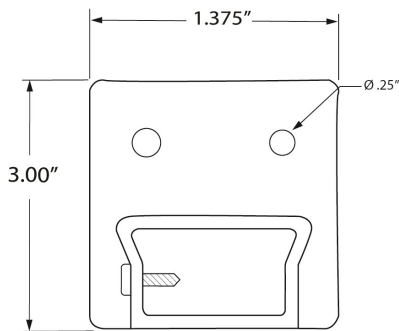

947BW SPEC SHEET

BuyRailings 71 Commerce Drive Brookfield, CT 06804 T 877-810-4116 F +1-203-930-3620 www.buyrailings.com

947BW Bottom Rail Level End Bracket - White

This Bottom Post End Bracket is made of cast aluminum and is in a white painted finish. It is designed to mount towards the bottom of our 9000/36/F and 9000/42/F receiver posts and will hold the bottom rails of our level picket rail panels 3642L.

Mount the bracket on the post using our 310-9 screws.

Connect the panels to the brackets using our 912-9 binder bolts.

Consult local building code for specific requirements in your area.

Call customer service for specific project take-offs and lead time information. Select items are in stock and can ship in 24-48 hours.