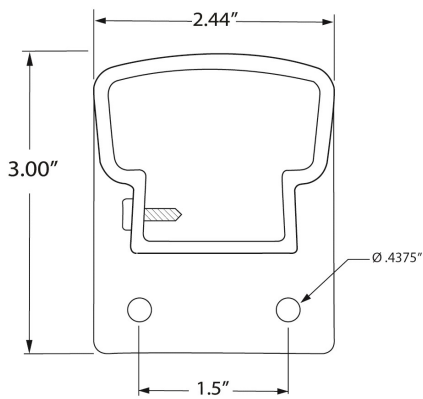

### 939TW Top Rail Level End Bracket - White

This Top Post End Bracket is made of cast aluminum and is in a white painted finish. It is designed to mount towards the top of our 9000/36/F and 9000/42/F receiver posts and will hold the top rails of our level picket rail panels 3642L.