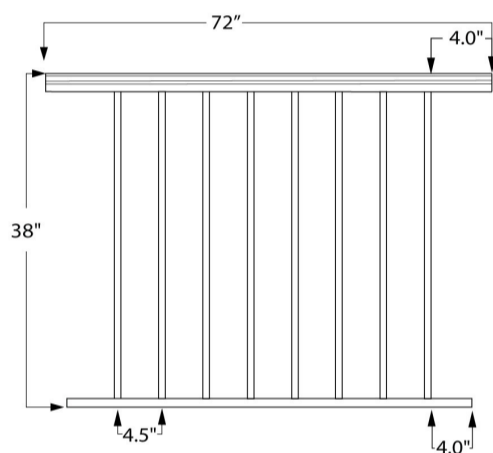

## 51DB-PRP42/6 42"H x 6FT Level Aluminum Picket Rail Panel - Dark Bronze

This 6ft long Level Picket Rail Panel is designed for 42" high railing and it has  $\frac{3}{4}$ " square pickets that are spaced 4-1/2" from center to center. This panel has a dark bronze painted finish.

The panel is designed to be supported/held in place by our 2-1/2" square aluminum post - see item group 9000/42/F.

Consult local building code for specific requirements in your area.

Call customer service for specific project take-offs and lead time information. Select items are in stock and can ship in 24-48 hours.