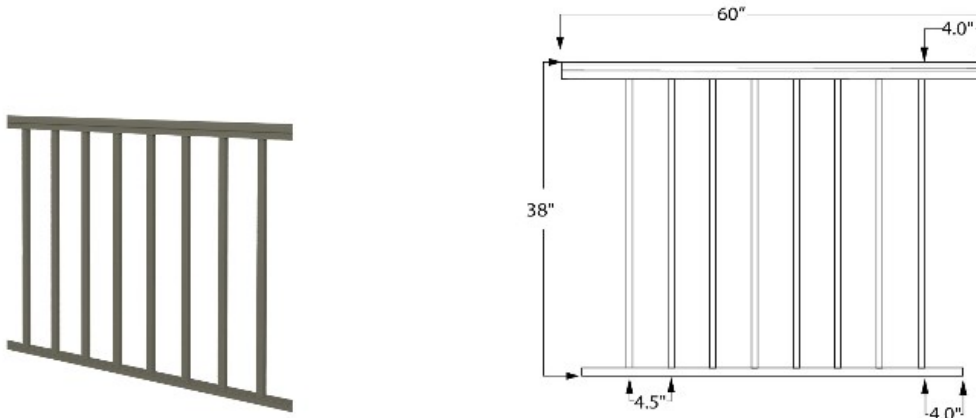

51DB-PRP42/5 42"H x 5FT Level Aluminum Picket Rail Panel - Dark Bronze

This 5ft long Level Picket Rail Panel is designed for 42" high railing and it has $\frac{3}{4}$ " square pickets that are spaced 3-3/4" apart to pacify the 4" sphere rule. This panel has a dark bronze painted finish.

The panel is designed to be supported/held in place by our 2-1/2" square aluminum post - see item group 9000/42/F.

Consult local building code for specific requirements in your area.

Call customer service for specific project take-offs and lead time information. Select items are in stock and can ship in 24-48 hours.