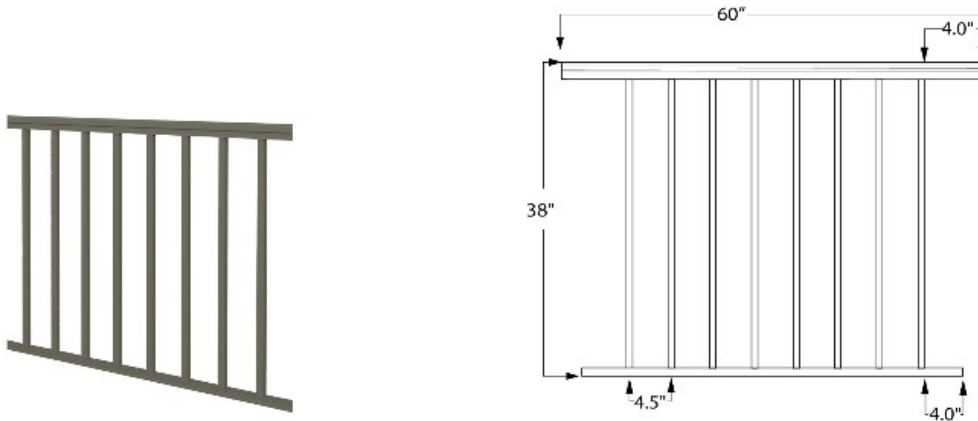

## 51DB-PRP42/5 42"H x 5FT Level Aluminum Picket Rail Panel - Dark Bronze

This 5ft long Level Picket Rail Panel is designed for 42" high railing and it has  $\frac{3}{4}$ " square pickets that are spaced 3-3/4" apart to pacify the 4" sphere rule. This panel has a dark bronze painted finish.

The panel is designed to be supported/held in place by our 2-1/2" square aluminum post - see item group 9000/42/F.

Consult local building code for specific requirements in your area.

Call customer service for specific project take-offs and lead time information. Select items are in stock and can ship in 24-48 hours.