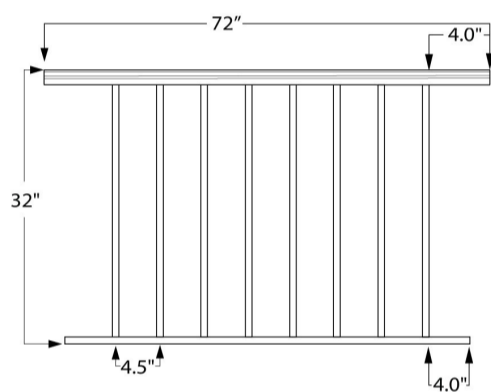

## 51DB-PRP36/6 36"H x 6FT Level Aluminum Picket Rail Panel - Dark Bronze

This 6ft long Level Picket Rail Panel is designed for 36" high railing and it has  $\frac{3}{4}$ " square pickets that are spaced 4-1/2" from center to center. This panel has a dark bronze painted finish.

The panel is designed to be supported/held in place by our 2-1/2" square aluminum post - see item group 9000/36/F.

Consult local building code for specific requirements in your area.

Call customer service for specific project take-offs and lead time information. Select items are in stock and can ship in 24-48 hours.