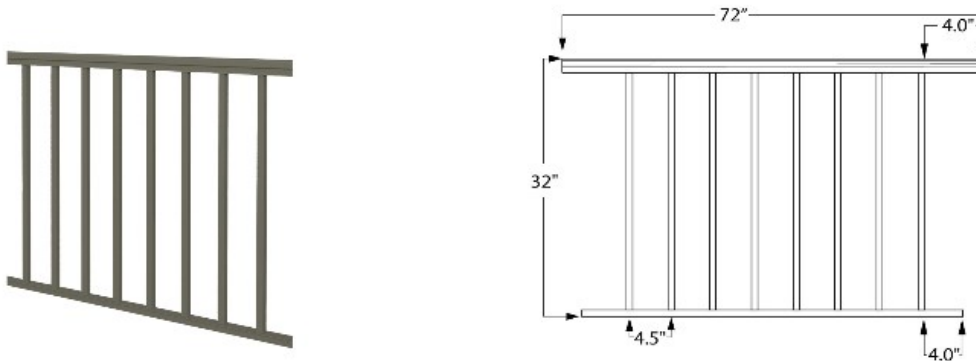

51DB-PRP36/6 36"H x 6FT Level Aluminum Picket Rail Panel - Dark Bronze

This 6ft long Level Picket Rail Panel is designed for 36" high railing and it has $\frac{3}{4}$ " square pickets that are spaced 3-3/4" apart to pacify the 4" sphere rule. This panel has a dark bronze painted finish.

The panel is designed to be supported/held in place by our 2-1/2" square aluminum post - see item group 9000/36/F.

Consult local building code for specific requirements in your area.

Call customer service for specific project take-offs and lead time information. Select items are in stock and can ship in 24-48 hours.