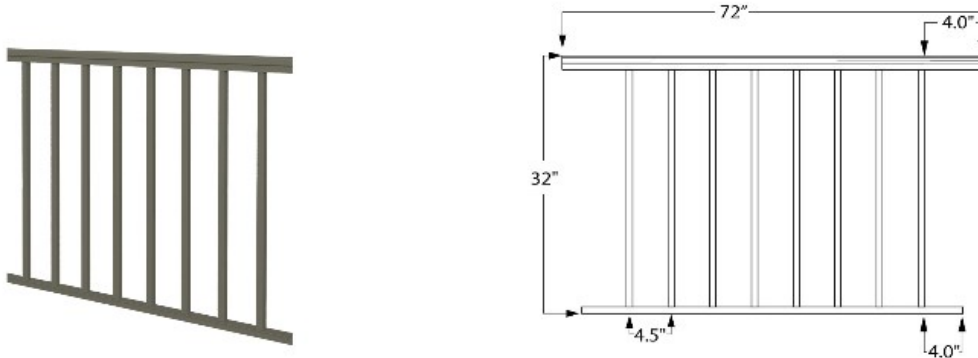

51DB-PRP36/6 36"H x 6FT Level Aluminum Picket Rail Panel - Dark Bronze

This 6ft long Level Picket Rail Panel is designed for 36" high railing and it has $\frac{3}{4}$ " square pickets that are spaced 3-3/4" apart to pacify the 4" sphere rule. This panel has a dark bronze painted finish.

The panel is designed to be supported/held in place by our 2-1/2" square aluminum post - see item group 9000/36/F.

Consult local building code for specific requirements in your area.

Call customer service for specific project take-offs and lead time information. Select items are in stock and can ship in 24-48 hours.