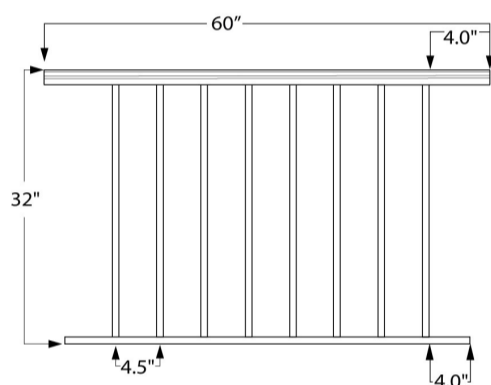

## 51DB-PRP36/5 36"H x 5FT Level Aluminum Picket Rail Panel - Dark Bronze

This 5ft long Level Picket Rail Panel is designed for 36" high railing and it has  $\frac{3}{4}$ " square pickets that are spaced 4-1/2" from center to center. This panel has a dark bronze painted finish.

The panel is designed to be supported/held in place by our 2-1/2" square aluminum post - see item group 9000/36/F.

Consult local building code for specific requirements in your area.

Call customer service for specific project take-offs and lead time information. Select items are in stock and can ship in 24-48 hours.