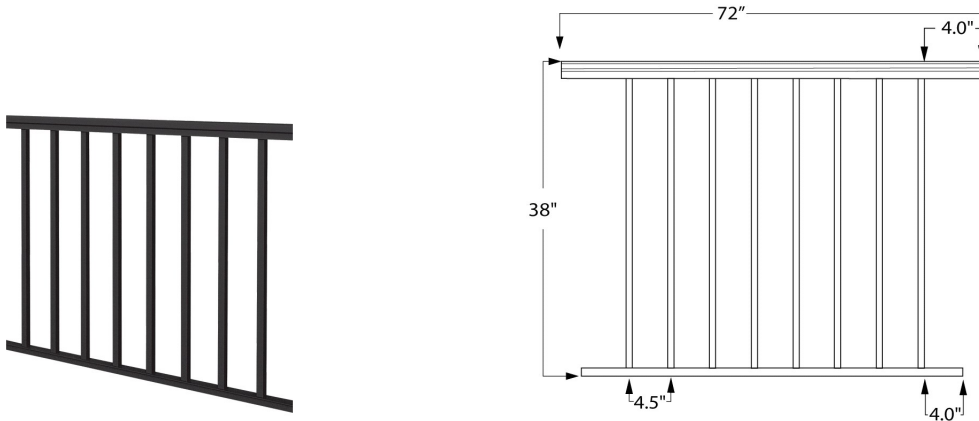

51BK-PRP42/6 42"H x 6FT Level Aluminum Picket Rail Panel - Black

This 6ft long Level Picket Rail Panel is designed for 42" high railing and it has $\frac{3}{4}$ " square pickets that are spaced 3- $\frac{3}{4}$ " apart to pacify the 4" sphere rule. This panel has a black painted finish.

The panel is designed to be supported/held in place by our 2- $\frac{1}{2}$ " square aluminum post - see item group 9000/42/F.

Consult local building code for specific requirements in your area.

Call customer service for specific project take-offs and lead time information. Select items are in stock and can ship in 24-48 hours.