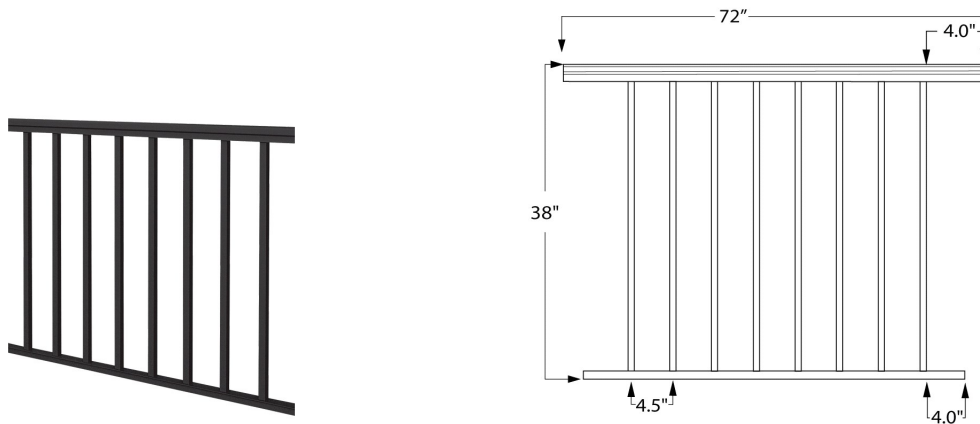

51BK-PRP42/6 42"H x 6FT Level Aluminum Picket Rail Panel - Black

This 6ft long Level Picket Rail Panel is designed for 42" high railing and it has $\frac{3}{4}$ " square pickets that are spaced 3-3/4" apart to pacify the 4" sphere rule. This panel has a black painted finish.

The panel is designed to be supported/held in place by our 2-1/2" square aluminum post - see item group 9000/42/F.

Consult local building code for specific requirements in your area.

Call customer service for specific project take-offs and lead time information. Select items are in stock and can ship in 24-48 hours.