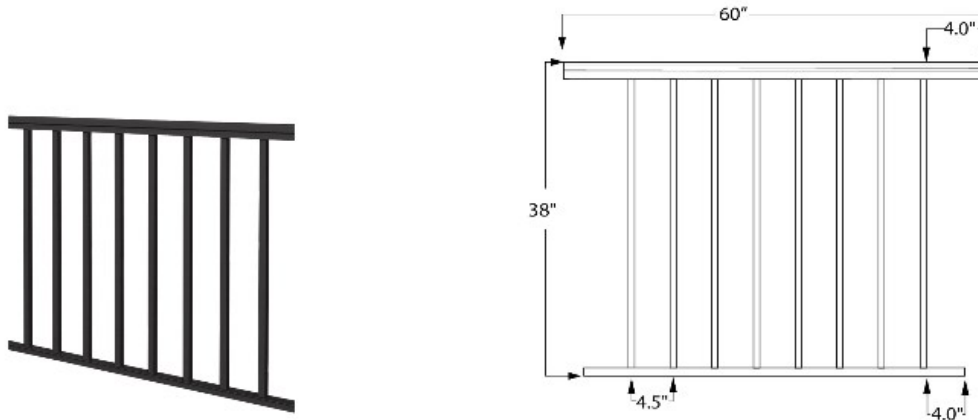

51BK-PRP42/5 42"H x 5FT Level Aluminum Picket Rail Panel - Black

This 5ft long Level Picket Rail Panel is designed for 42" high railing and it has $\frac{3}{4}$ " square pickets that are spaced 3-3/4" apart to pacify the 4" sphere rule. This panel has a black painted finish.

The panel is designed to be supported/held in place by our 2-1/2" square aluminum post - see item group 9000/42/F.

Consult local building code for specific requirements in your area.

Call customer service for specific project take-offs and lead time information. Select items are in stock and can ship in 24-48 hours.