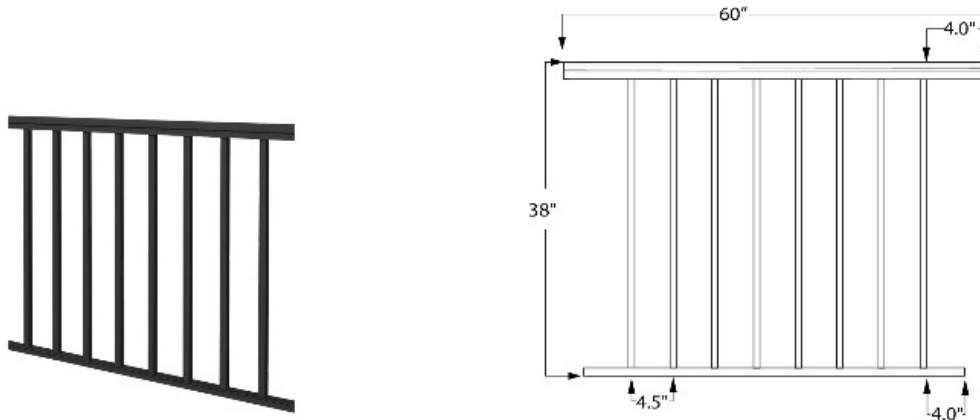

51BK-PRP42/5 42"H x 5FT Level Aluminum Picket Rail Panel - Black

This 5ft long Level Picket Rail Panel is designed for 42" high railing and it has $\frac{3}{4}$ " square pickets that are spaced 3-3/4" apart to pacify the 4" sphere rule. This panel has a black painted finish.

The panel is designed to be supported/held in place by our 2-1/2" square aluminum post - see item group 9000/42/F.

Consult local building code for specific requirements in your area.

Call customer service for specific project take-offs and lead time information. Select items are in stock and can ship in 24-48 hours.