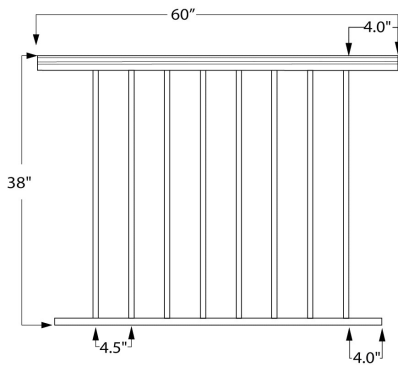

51BK-PRP42/5 SPEC SHEET

BuyRailings 71 Commerce Drive Brookfield, CT 06804 T 877-810-4116 F +1-203-930-3620 www.buyrailings.com

51BK-PRP42/5 42"H x 5FT Level Aluminum Picket Rail Panel - Black

This 5ft long Level Picket Rail Panel is designed for 42" high railing and it has $\frac{3}{4}$ " square pickets that are spaced 4-1/2" from center to center. This panel has a black painted finish.

The panel is designed to be supported/held in place by our 2-1/2" square aluminum post - see item group 9000/42/F.

Consult local building code for specific requirements in your area.

Call customer service for specific project take-offs and lead time information. Select items are in stock and can ship in 24-48 hours.