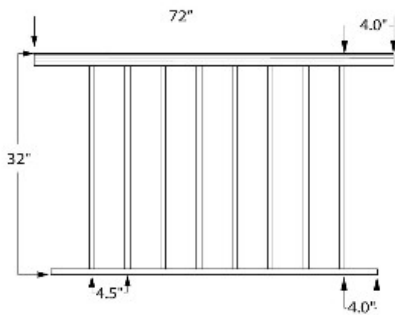

51BK-PRP36/6 SPEC SHEET

BuyRailings 71 Commerce Drive Brookfield, CT 06804 T 877-810-4116 F +1-203-930-3620 www.buyrailings.com

51BK-PRP36/6 36"H x 6FT Level Aluminum Picket Rail Panel - Black

This 6ft long Level Picket Rail Panel is designed for 36" high railing and it has $\frac{3}{4}$ " square pickets that are spaced 4-1/2" from center to center. This panel has a black painted finish.

The panel is designed to be supported/held in place by our 2-1/2" square aluminum post - see item group 9000/36/F.

Consult local building code for specific requirements in your area.

Call customer service for specific project take-offs and lead time information. Select items are in stock and can ship in 24-48 hours.