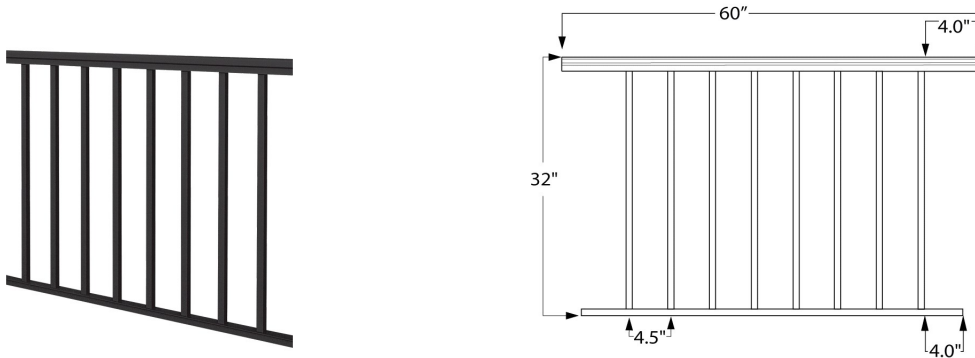

51BK-PRP36/5 36"H x 5FT Level Aluminum Picket Rail Panel - Black

This 5ft long Level Picket Rail Panel is designed for 36" high railing and it has $\frac{3}{4}$ " square pickets that are spaced 3-3/4" apart to pacify the 4" sphere rule. This panel has a black painted finish.

The panel is designed to be supported/held in place by our 2-1/2" square aluminum post - see item group 9000/36/F.

Consult local building code for specific requirements in your area.

Call customer service for specific project take-offs and lead time information. Select items are in stock and can ship in 24-48 hours.