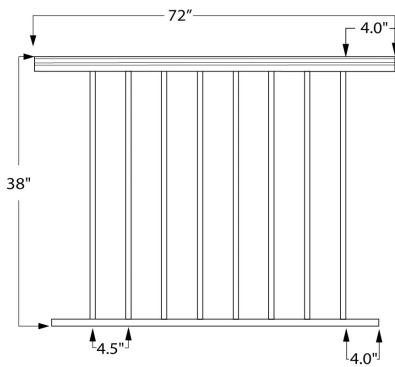

51WT-PRP42/6 SPEC SHEET

BuyRailings 71 Commerce Drive Brookfield, CT 06804 T 877-810-4116 F +1-203-930-3620 www.buyrailings.com

51WT-PRP42/6 42"H x 6FT Level Aluminum Picket Rail Panel - White

This 6ft long Level Picket Rail Panel is designed for 42" high railing and it has $\frac{3}{4}$ " square pickets that are spaced 4-1/2" from center to center. This panel has a white painted finish.

The panel is designed to be supported/held in place by our 2-1/2" square aluminum post - see item group 9000/42/F.

Consult local building code for specific requirements in your area.

Call customer service for specific project take-offs and lead time information. Select items are in stock and can ship in 24-48 hours.