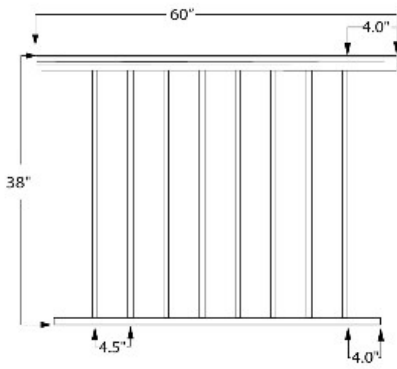

# 51WT-PRP42/5 SPEC SHEET

BuyRailings 71 Commerce Drive Brookfield, CT 06804 T 877-810-4116 F +1-203-930-3620 [www.buyrailings.com](http://www.buyrailings.com)

**51WT-PRP42/5** 42"H x 5FT Level Aluminum Picket Rail Panel - White

This 5ft long Level Picket Rail Panel is designed for 42" high railing and it has  $\frac{3}{4}$ " square pickets that are spaced 4-1/2" from center to center. This panel has a white painted finish.

The panel is designed to be supported/held in place by our 2-1/2" square aluminum post - see item group 9000/42/F.