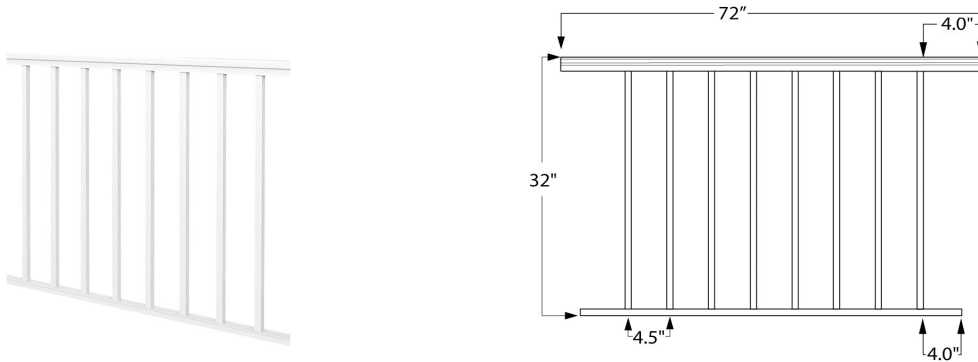

51WT-PRP36/6 36"H x 6FT Level Aluminum Picket Rail Panel - White

This 6ft long Level Picket Rail Panel is designed for 36" high railing and it has $\frac{3}{4}$ " square pickets that are spaced 3-3/4" apart to pacify the 4" sphere rule. This panel has a white painted finish.

The panel is designed to be supported/held in place by our 2-1/2" square aluminum post - see item group 9000/36/F.

Consult local building code for specific requirements in your area.

Call customer service for specific project take-offs and lead time information. Select items are in stock and can ship in 24-48 hours.