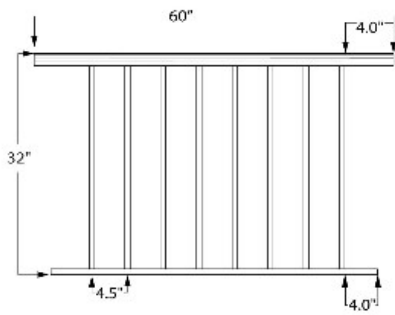

# 51WT-PRP36/5 SPEC SHEET

BuyRailings 71 Commerce Drive Brookfield, CT 06804 T 877-810-4116 F +1-203-930-3620 [www.buyrailings.com](http://www.buyrailings.com)

**51WT-PRP36/5** 36"H x 5FT Level Aluminum Picket Rail Panel - White

This 5ft long Level Picket Rail Panel is designed for 36" high railing and it has  $\frac{3}{4}$ " square pickets that are spaced 4-1/2" from center to center. This panel has a white painted finish.

The panel is designed to be supported/held in place by our 2-1/2" square aluminum post - see item group 9000/36/F.