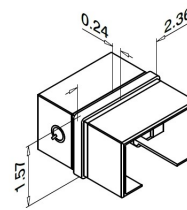

49-6790/6040 Internal Splice for 2.36" x 1.57" Rectangular Channel Tubing - 316 Satin Stainless Steel

Use to connect two ends of rectangular cap rail item# 6920.