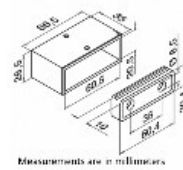

49-RL4504/6020 Rectangular Line Wall Flange Satin Stainless Steel 316 for Tubing Size 2.36"x0.78"x0.08" (60x20x2.0mm)

Use to mount rectangular stainless steel tube item# 49-RL4920/6020 (see below related products).