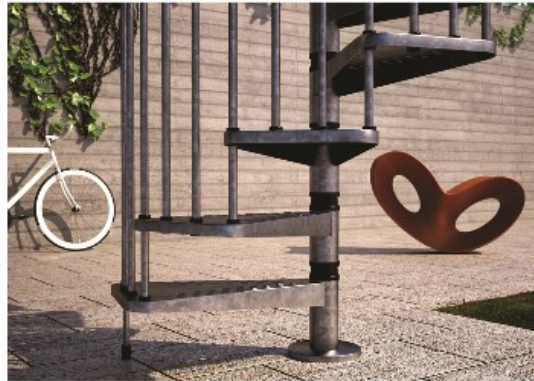

SPSZINK-63-KIT Spiral Stair Kit - Outdoor - 63"

Basic spiral staircase kit for external use with adjustable rise.

Basic kit rise range is 107-1/2" - 117-5/8".

Railings and modular steel supports with hot-dip galvanizing treatment. Nuts and bolts in stainless steel. Steps are studded sheet metal in hot-dip galvanized steel.

Handrail is made of Moplen - a type of polypropylene.