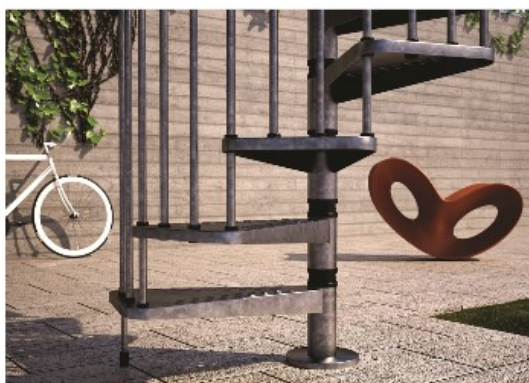

### SPSZINK-63-KIT Spiral Stair Kit - Outdoor - 63"

Basic spiral staircase kit for external use with adjustable rise.

Basic kit rise range is 107-1/2" - 117-5/8".

Railings and modular steel supports with hot-dip galvanizing treatment. Nuts and bolts in stainless steel. Steps are studded sheet metal in hot-dip galvanized steel.

Handrail is made of Moplen - a type of polypropylene.