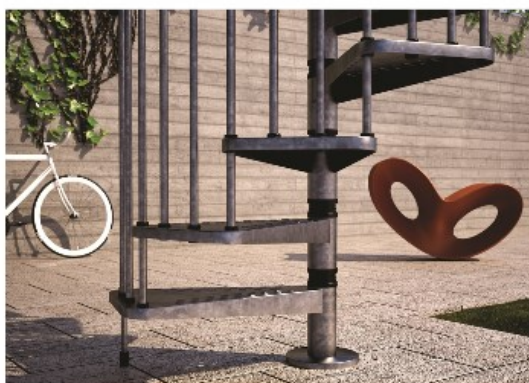

SPSZINK-63-KIT Spiral Stair Kit - Outdoor - 63"

Basic spiral staircase kit for external use with adjustable rise.

Basic kit rise range is 107-1/2" - 117-5/8".

Railings and modular steel supports with hot-dip galvanizing treatment. Nuts and bolts in stainless steel. Steps are studded sheet metal in hot-dip galvanized steel.

Handrail is made of Moplen - a type of polypropylene.