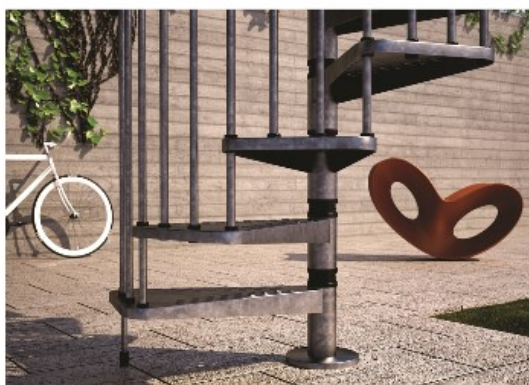

SPSZINK-55-KIT Spiral Stair Kit - Outdoor - 55"

Basic spiral staircase kit for external use with adjustable rise.

Basic kit rise range is 107-1/2" - 117-5/8".

Railings and modular steel supports with hot-dip galvanizing treatment. Nuts and bolts in stainless steel. Steps are studded sheet metal in hot-dip galvanized steel.

Handrail is made of Moplen - a type of polypropylene.