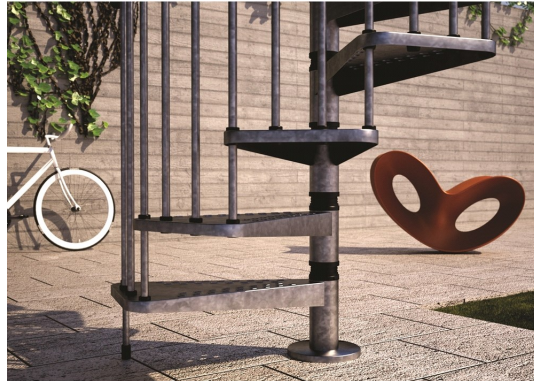

SPSZINK-55-KIT Spiral Stair Kit - Outdoor - 55"

Basic spiral staircase kit for external use with adjustable rise.

Basic kit rise range is 107-1/2" - 117-5/8".

Railings and modular steel supports with hot-dip galvanizing treatment. Nuts and bolts in stainless steel. Steps are studded sheet metal in hot-dip galvanized steel.

Handrail is made of Moplen - a type of polypropylene.