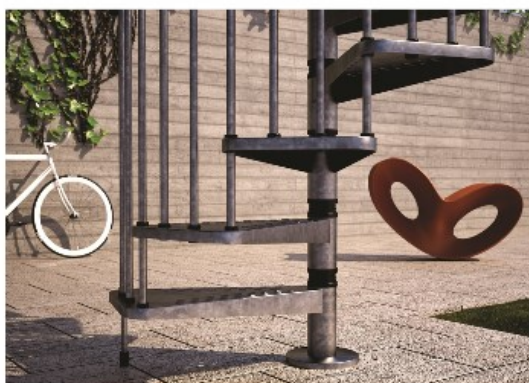

SPSZINK-55-KIT Spiral Stair Kit - Outdoor - 55"

Basic spiral staircase kit for external use with adjustable rise.

Basic kit rise range is 107-1/2" - 117-5/8".

Railings and modular steel supports with hot-dip galvanizing treatment. Nuts and bolts in stainless steel. Steps are studded sheet metal in hot-dip galvanized steel.

Handrail is made of Moplen - a type of polypropylene.