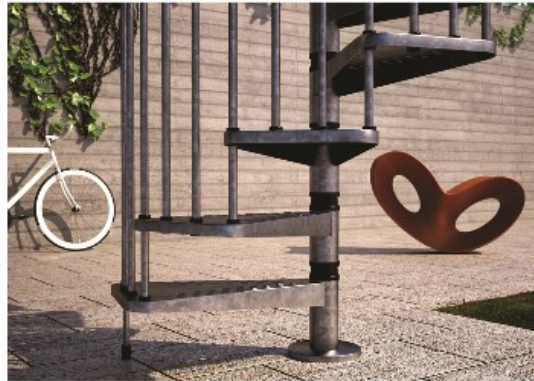

SPSZINK-47-KIT Spiral Stair Kit - Outdoor - 47"

Basic spiral staircase kit for external use with adjustable rise.

Basic kit rise range is 107-1/2" - 117-5/8".

Railings and modular steel supports with hot-dip galvanizing treatment. Nuts and bolts in stainless steel. Steps are studded sheet metal in hot-dip galvanized steel.

Handrail is made of Moplen - a type of polypropylene.