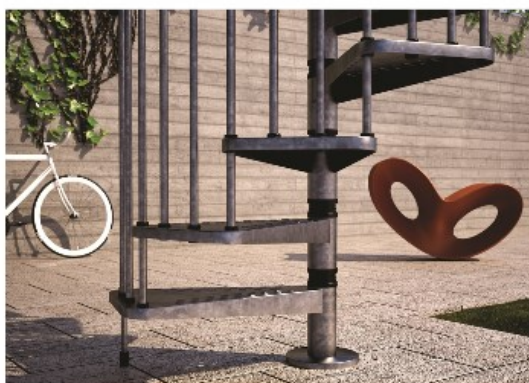

SPSZINK-47-KIT Spiral Stair Kit - Outdoor - 47"

Basic spiral staircase kit for external use with adjustable rise.

Basic kit rise range is 107-1/2" - 117-5/8".

Railings and modular steel supports with hot-dip galvanizing treatment. Nuts and bolts in stainless steel. Steps are studded sheet metal in hot-dip galvanized steel.

Handrail is made of Moplen - a type of polypropylene.