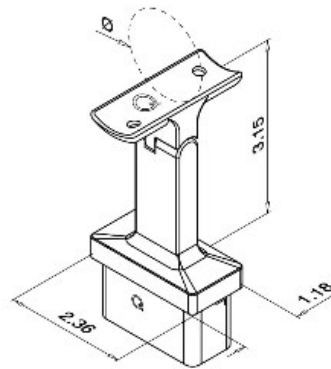

49-RL4719R/6030 Adjustable Rectangular Line Handrail Bracket - Mount on to Tubing Size 2.36" x 1.18" in Satin Stainless Steel 316 - for Round Tube with 1.5" (38.1mm) diameter

(2) QS-113 Screws Sold Separately