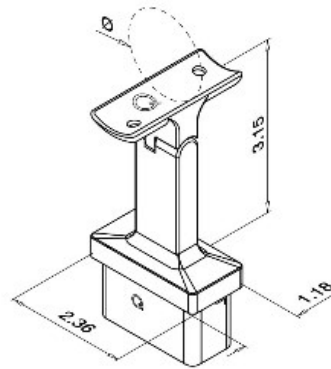

BuyRailings 71 Commerce Drive Brookfield, CT 06804 T 877-810-4116 F +1-203-930-3620 [www.buyrailings.com](http://www.buyrailings.com)

**49-RL4719R/6030** Adjustable Rectangular Line Handrail Bracket - Mount on to Tubing  
Size 2.36" x 1.18" in Satin Stainless Steel 316 - for Round Tube with 1.5" (38.1mm)  
diameter