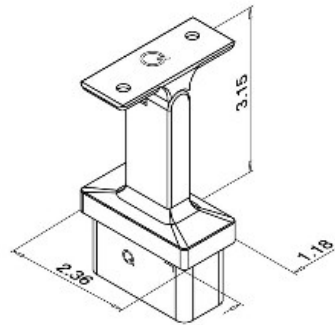

BuyRailings 71 Commerce Drive Brookfield, CT 06804 T 877-810-4116 F +1-203-930-3620 www.buyrailings.com

49-RL4719F/6030 Adjustable Rectangular Line Handrail Bracket - Satin Stainless Steel 316 for Tubing Size 2.36"x1.18"x0.1" (60x30x2.6mm)