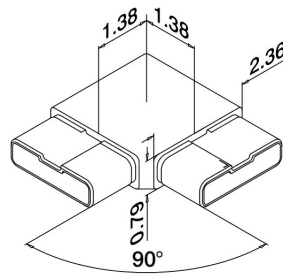

BuyRailings 71 Commerce Drive Brookfield, CT 06804 T 877-810-4116 F +1-203-930-3620 www.buyrailings.com

49-RL4301/6020 Rectangular Line Flush 90 degree Angle Finish Satin Stainless Steel 316 for Tube Size 2.36"x0.78"x0.08" (60x20x2.0mm)

Measurements are in inches

Use this 316 grade stainless steel fitting to connect two lengths of rectangular tube (#49-RL4920/6020) horizontally.

Note:

Flush fittings DO NOT include screws. Attach tube to fitting with Lido Weld adhesive, LB-00201.