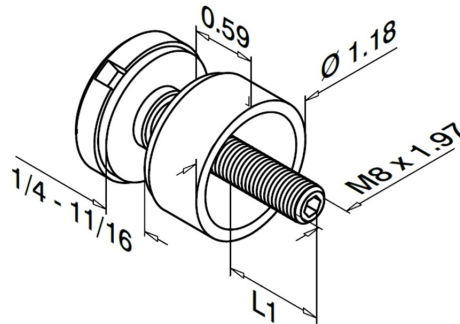

49-0746F Flat Back Glass Standoff in Satin Stainless Steel 316

For 1/4" - 5/8" glass thickness

Item is packaged 4 per box