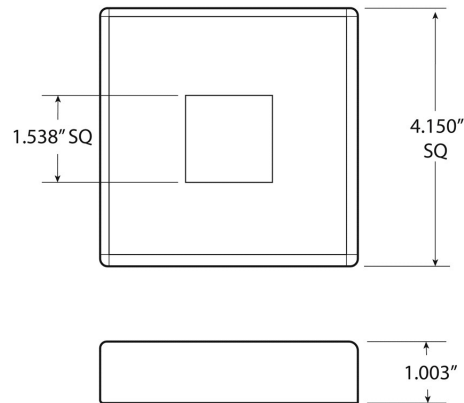

49-540SQ/1H Flange Canopy for Square Tube in Satin Stainless Steel 316 for Tubing Size 1.5"x1.5"

The flange canopy for square tube provides a clean look to your railing post by covering the floor flange and mounting hardware. The canopy is square and has a center hole for 1.5" square tube and is available in satin (brushed) 316 grade stainless steel.