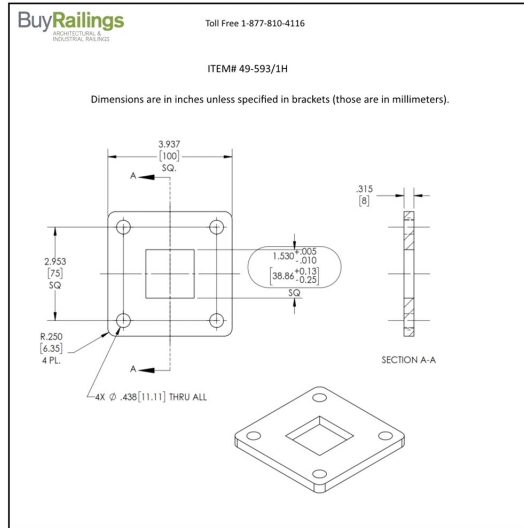

**49-593/1H** Welding Flange for 1-1/2" Square Tubing

Flanges designed to be welded to corresponding tube. Not to be used with adhesive or fasteners.