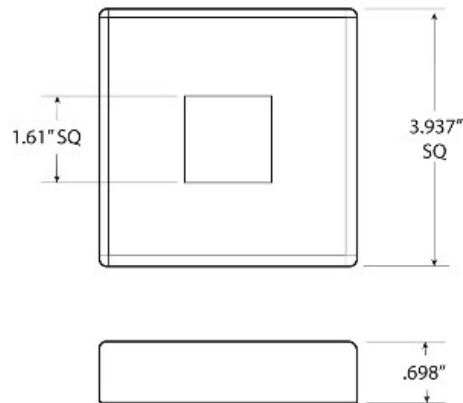

49-540SQ/40 Flange Canopy for Square Tube in Satin Stainless Steel 316 for Tubing Size 1.57"x1.57" (0.08" Wall)

The flange canopy for square tube provides a clean look to your railing post by covering the floor flange and mounting hardware. The canopy is square and has a center hole for 1.57" square tube and is available in satin (brushed) 316 grade stainless steel.