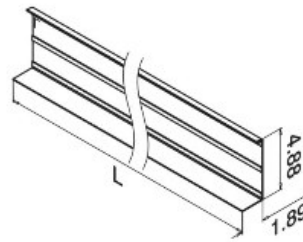

**53-6905CLAD/8** Easy Glass Slim Fascia Cladding in Aluminum with Satin Stainless Look - 8FT Length

MEASUREMENTS ARE IN INCHES