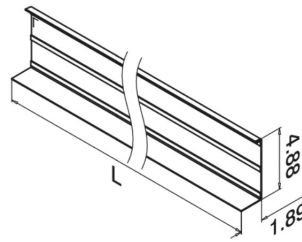

53-6905CLAD/8 Easy Glass Slim Fascia Cladding in Aluminum with Satin Stainless Look - 8FT Length

MEASUREMENTS ARE IN INCHES