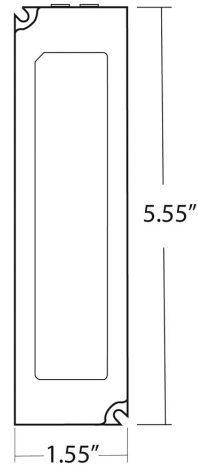

**ELED0120** LED Power Supply - 35 Watts - powers max 27 feet of LED Strip

Use with 100 Watt power supply to power maximum 82 feet of LED Strip

Use with 60 Watt power supply to power maximum 49 feet of LED Strip

Use with 35 Watt power supply to power maximum 27 feet of LED Strip

Use with 18 Watt power supply to power maximum 12 feet of LED Strip