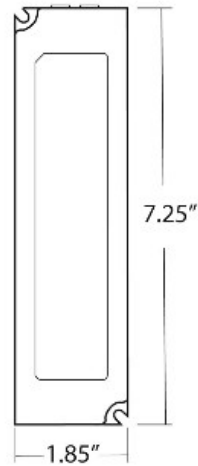

ELED0100 LED Power Supply - 100 Watts - powers max 82 feet of LED Strip

Use with 100 Watt power supply to power maximum 82 feet of LED Strip

Use with 60 Watt power supply to power maximum 49 feet of LED Strip

Use with 35 Watt power supply to power maximum 27 feet of LED Strip

Use with 18 Watt power supply to power maximum 12 feet of LED Strip