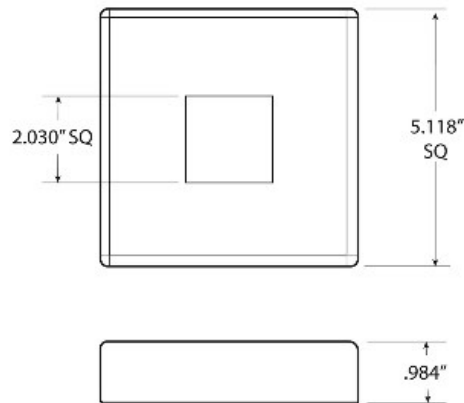

49-540SQ/2 Flange Canopy for Square Tube in Satin Stainless Steel 316 for Tubing Size 2"x2"

The flange canopy for square tube provides a clean look to your railing post by covering the floor flange and mounting hardware. The canopy is square and has a center hole for 2" square tube and is available in satin (brushed) 316 grade stainless steel.