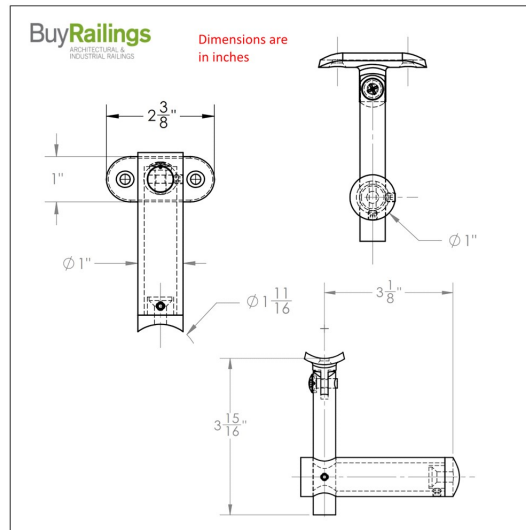

49-309P/1H Adjustable Side Mount Bracket for Posts in Satin Stainless Steel 316 for Handrail Tubing Size 1.5" OD and 1.67" Post

This bracket is designed to mount on to 1.67" diameter vertical posts.

(Qty 2) QS-113 screws sold separately - used to connect saddle to handrail.

(Qty 1) QS-113 screw sold separately - used to connect bracket to 1.67" diameter vertical post.

Mount the back plate on 1.67" diameter posts (tube item# A114).

Small set screw size: 2.5 mm hex.

Saddle screw size: 4mm hex.

Use A110, A111 or A114 as handrail (1.5 or 1.67" diameter tube).