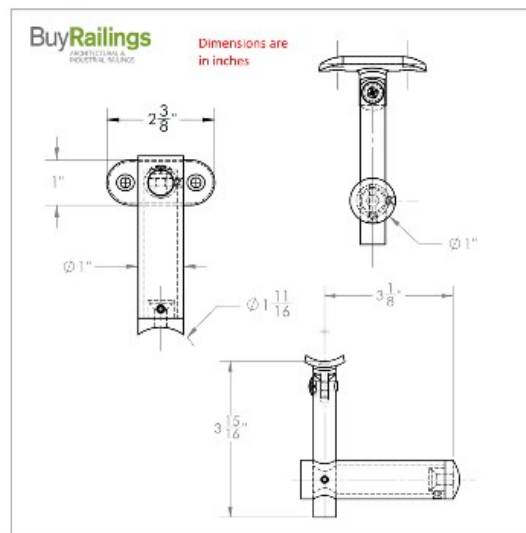

49-309P/1H Adjustable Side Mount Bracket for Posts in Satin Stainless Steel 316 for Handrail Tubing Size 1.5" OD and 1.67" Post

This bracket is designed to mount on to 1.67" diameter vertical posts.

(Qty 2) QS-113 screws sold separately - used to connect saddle to handrail.

(Qty 1) QS-113 screw sold separately - used to connect bracket to 1.67" diameter vertical post.

Mount the back plate on 1.67" diameter posts (tube item# A114).

Small set screw size: 2.5 mm hex.

Saddle screw size: 4mm hex.

Use A110, A111 or A114 as handrail (1.5 or 1.67" diameter tube).