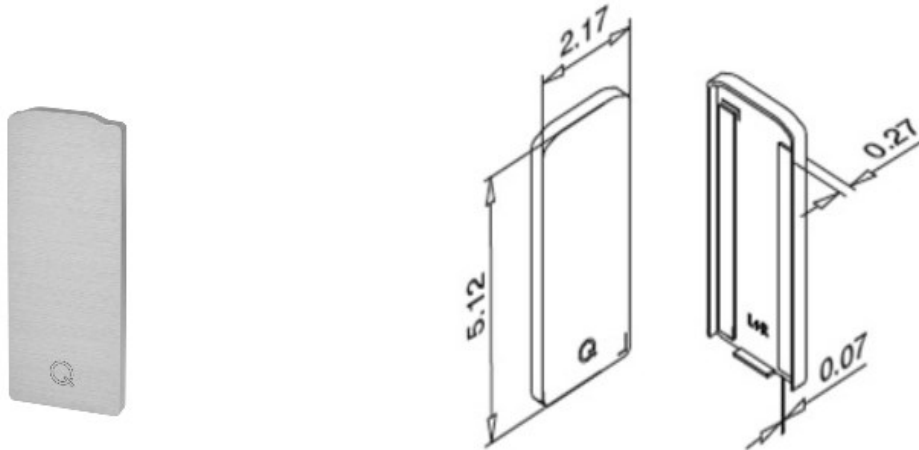

BuyRailings 71 Commerce Drive Brookfield, CT 06804 T 877-810-4116 F +1-203-930-3620 www.buyrailings.com

53-6734 End Cap for Easy Glass Slim - Aluminum Anodized Stainless Steel Effect -
Applicable as Right or Left

Use with item 53-6904/10. Placed on the ends of the Easy Glass Slim aluminum base shoe.