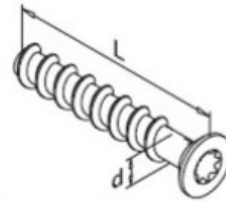

**QS-197** Conflex Masonry Screw 3/8" x 4"

L = 4 inches  
d = 3/8 inch

Use with item 53-6904/10.

Available individually or in packs of 50.