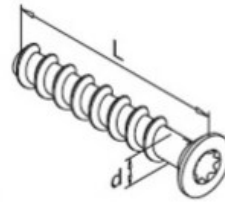

QS-197 Conflex Masonry Screw 3/8" x 4"

L = 4 inches
d = 3/8 inch

Use with item 53-6904/10.

Available individually or in packs of 50.