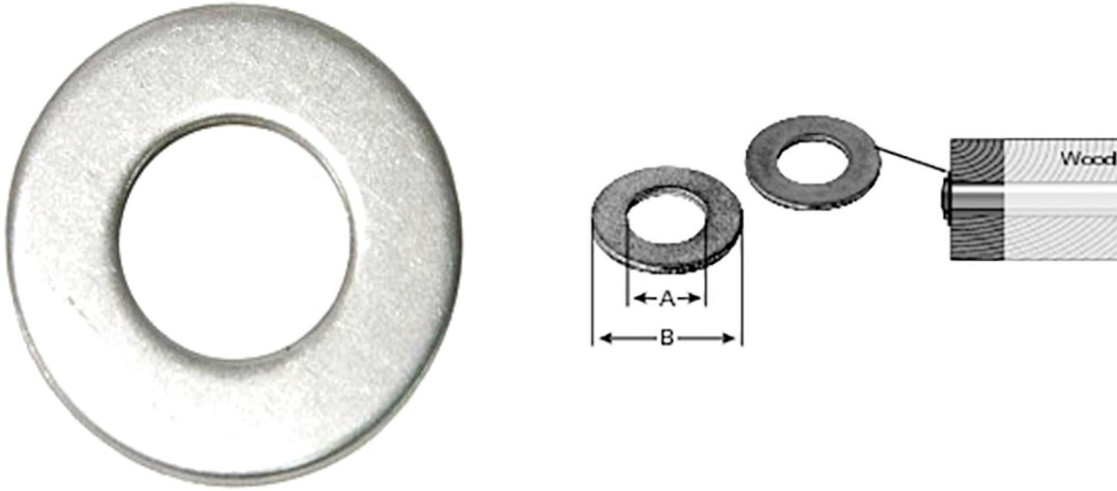

**49-7/16SAE** Stainless Steel Washers

A	B
11.9 mm	23.8 mm