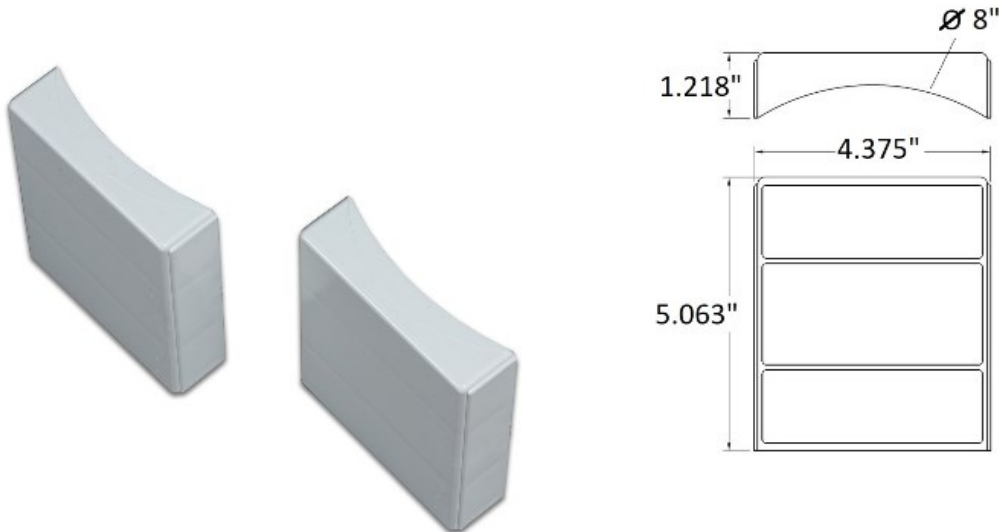

80-301R/8/KIT 3250 Series Round Column Adapter Kit - 8"

Includes two brackets and eight (8) mounting screws.

If using for stairs use two adapter brackets for the top rail and one for the bottom rail.