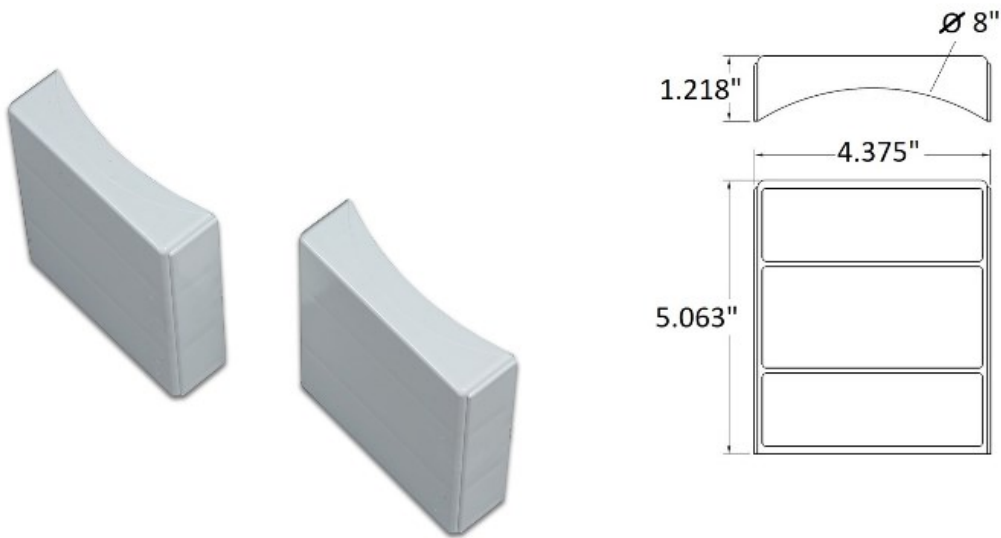

80-301R/8/KIT 3250 Series Round Column Adapter Kit - 8"

Includes two brackets and eight (8) mounting screws.

If using for stairs use two adapter brackets for the top rail and one for the bottom rail.