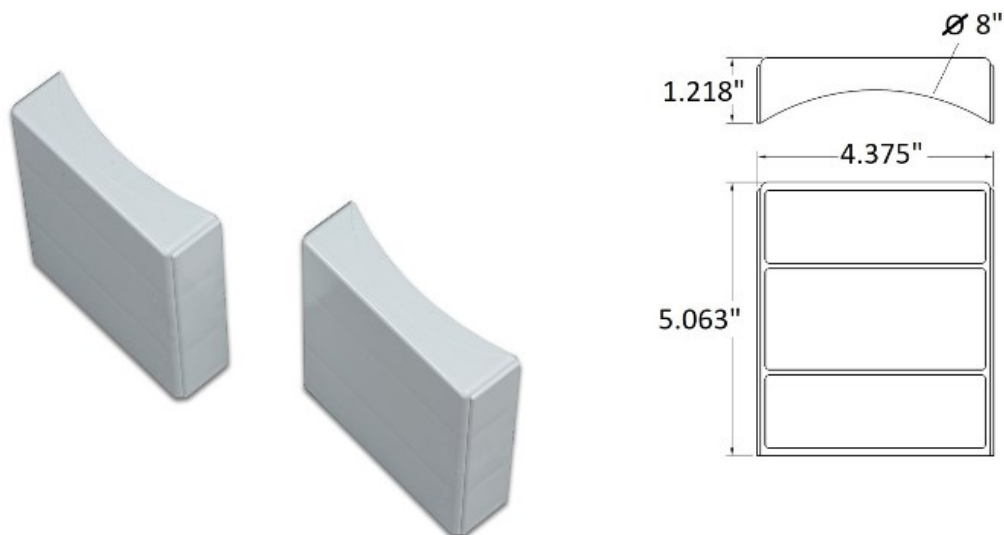

80-301R/8/KIT 3250 Series Round Column Adapter Kit - 8"

Includes two brackets and eight (8) mounting screws.

If using for stairs use two adapter brackets for the top rail and one for the bottom rail.