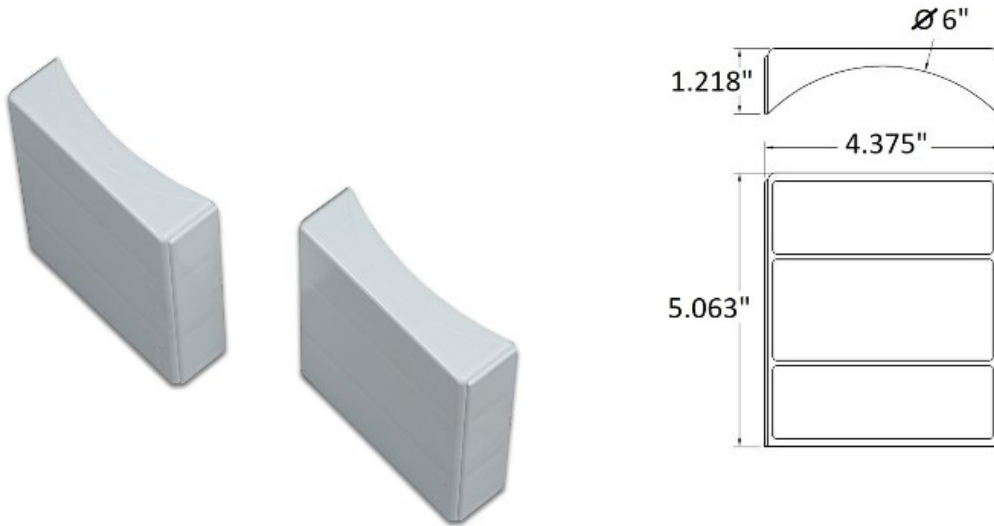

80-301R/6/KIT 3250 Series Round Column Adapter Kit - 6"

Includes two brackets and eight (8) mounting screws.

If using for stairs use two adapter brackets for the top rail and one for the bottom rail.