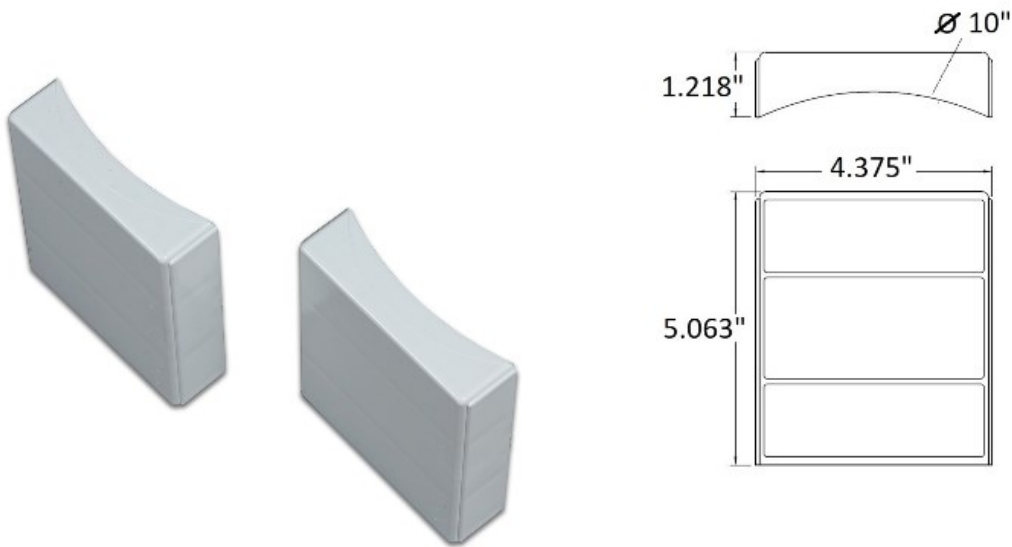

80-301R/10/KIT 3250 Series Round Column Adapter Kit - 10"

Includes two brackets and eight (8) mounting screws.

If using for stairs use two adapter brackets for the top rail and one for the bottom rail.