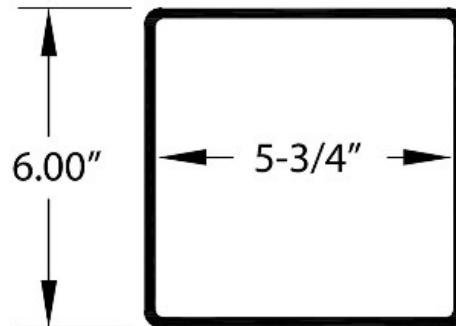

**80-550/06/48 6" x 6" Post Sleeve Height 48" Color White**

**Vinyl Post Sleeves**

Extruded from high impact, outdoor grade rigid vinyl, the Sheerline® Post Sleeves provide an easy and attractive option for creating posts for porches, decks and balconies.

**6"X6" Post Sleeves**

The 6"X6" vinyl Post Sleeves fit over nominal 6"x6" wood posts.

Post Sleeve for the 6"x6" Post at heights of 38", 48"

Ideal for use with the 3250 Railing Series.

Color: White

Optional: **Post Cap and Base Trim (Not included. Must be purchased separately).**