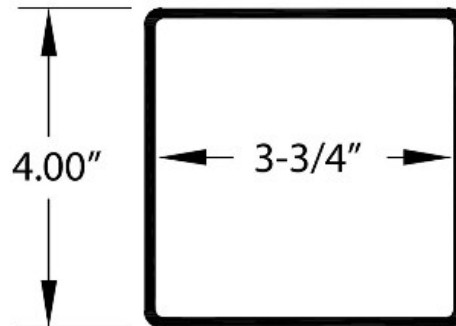

**80-550/48 4" x 4" Post Sleeve Height 48" Color White**

**Vinyl Post Sleeves**

Extruded from high impact, outdoor grade rigid vinyl, the Sheerline® Post Sleeves provide an easy and attractive option for creating posts for porches, decks and balconies.

**4"X4" Post Sleeves**

The 4"X4" vinyl Post Sleeves fit over nominal 4"x4" wood posts or All Purpose Surface Mount Post (550M).

Post Sleeve for the 4"x4" Post at heights of 38", 48"

Ideal for use with the 3250 Railing Series.