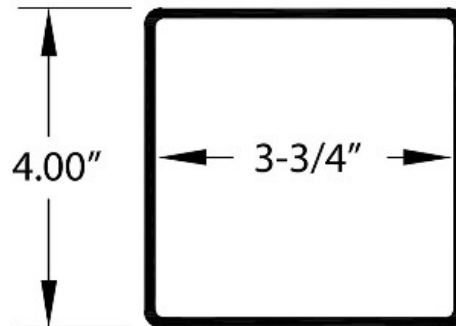

80-550/48 4" x 4" Post Sleeve Height 48" Color White

Vinyl Post Sleeves

Extruded from high impact, outdoor grade rigid vinyl, the Sheerline® Post Sleeves provide an easy and attractive option for creating posts for porches, decks and balconies.

4"X4" Post Sleeves

The 4"x4" vinyl Post Sleeves fit over nominal 4"x4" wood posts or All Purpose Surface Mount Post (550M).

Post Sleeve for the 4"x4" Post at heights of 38", 48"

Ideal for use with the 3250 Railing Series.