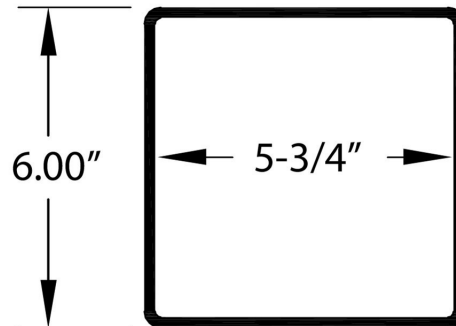

80-550/06/38 6" x 6" Post Sleeve Height 38" Color White

Vinyl Post Sleeves

Extruded from high impact, outdoor grade rigid vinyl, the Sheerline® Post Sleeves provide an easy and attractive option for creating posts for porches, decks and balconies.

4"X4" Post Sleeves

The 6"x6" vinyl Post Sleeves fit over nominal 6"x6" wood posts.

Post Sleeve for the 6"x6" Post at heights of 38", 48"

Ideal for use with the 3250 Railing Series.

Color: White

Optional: **Post Cap and Base Trim (Not included. Must be purchased separately).**