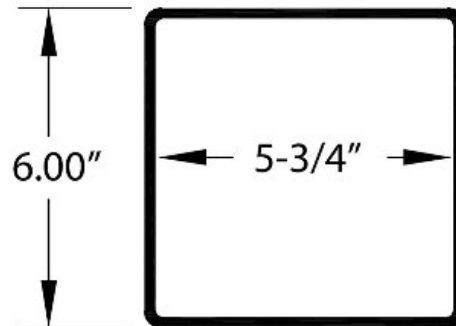

**80-550/38 4" x 4" Post Sleeve Height 38" Color White**

**Vinyl Post Sleeves**

Extruded from high impact, outdoor grade rigid vinyl, the Sheerline® Post Sleeves provide an easy and attractive option for creating posts for porches, decks and balconies.

**4"X4" Post Sleeves**

The 4"x4" vinyl Post Sleeves fit over nominal 4"x4" wood posts or All Purpose Surface Mount Post (550M).

Post Sleeve for the 4"x4" Post at heights of 38", 48"

Ideal for use with the 3250 Railing Series.