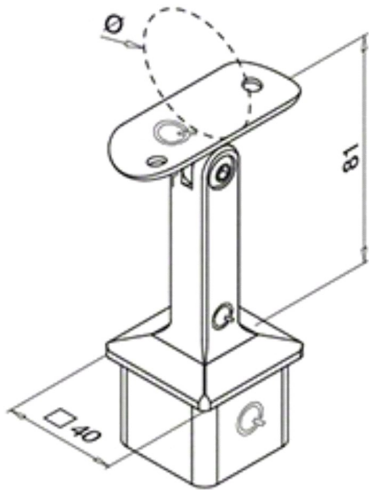

49-4718R/1H Square Line Adjustable Handrail Bracket Stain 316 Stainless Steel
Tubing Post Size 1.57"x1.57" (40mmx40mm) For 1.5" Round Handrail Tube

(2) QS-111 Screws Sold Separately

For 1.57"x1.57" square post and 1.5" round top handrail.