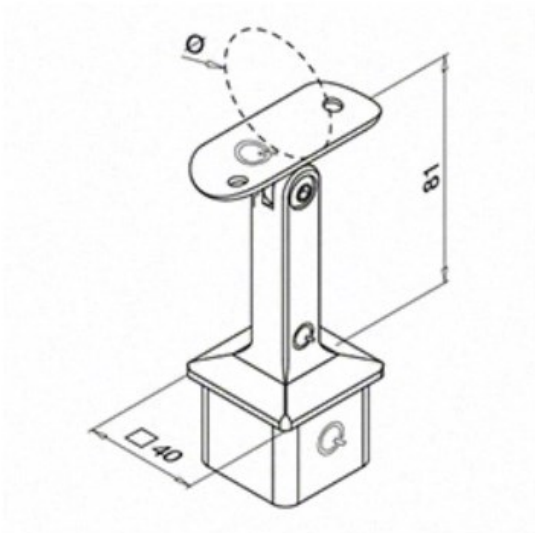

49-4718R/1H Square Line Adjustable Handrail Bracket Stain 316 Stainless Steel
Tubing Post Size 1.57"x1.57" (40mmx40mm) For 1.5" Round Handrail Tube

(2) QS-111 Screws Sold Separately

For 1.57"x1.57" square post and 1.5" round top handrail.