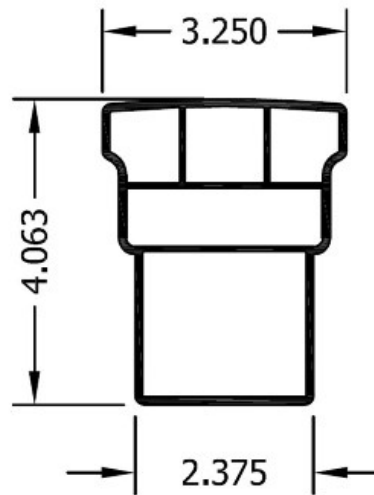

80-3250TNH/8 8FT - 3.25" Top Rail Only Without Picket Holes

Reinforce the top railing with an aluminum extrusion insert Item# 51-3250TNH-INS/8 (sold separately)