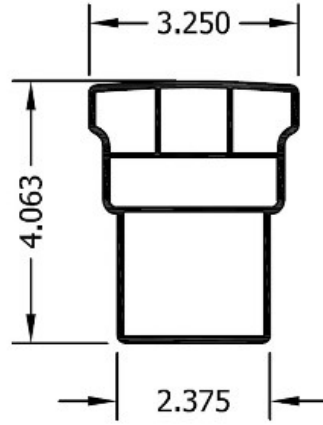

80-3250TNH/8 8FT - 3.25" Top Rail Only Without Picket Holes

Reinforce the top railing with an aluminum extrusion insert Item# 51-3250TNH-INS/8 (sold separately)