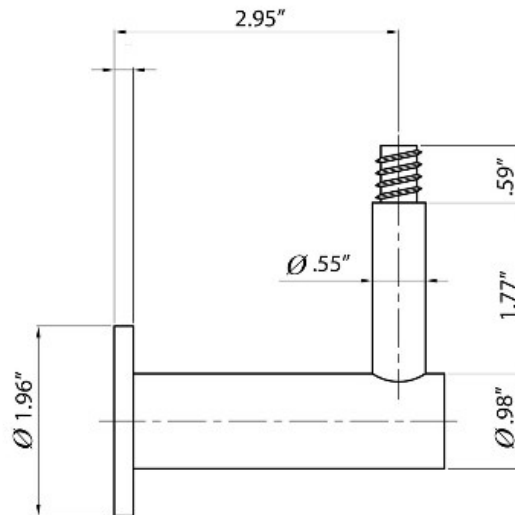

49-E4586/45 Wood Line Handrail Bracket in Satin Stainless Steel 316 for Tubing Size 1.77" OD (45mm)

This modern looking handrail bracket is made of 316 grade stainless steel and has a brushed (satin) finish. Use this bracket with A134 wood handrail.

1 x wood Insert item# WDINST sold separately.

Place insert in wood to allow connection of the wood to the bracket.

1 x hanger bolt item# QS-2 sold separately.