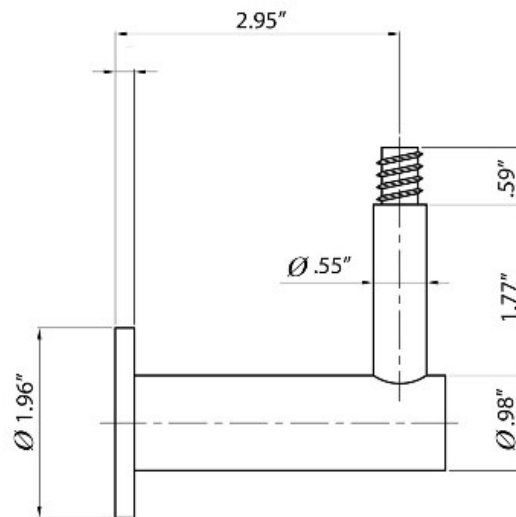

49-E4586/45 Wood Line Handrail Bracket in Satin Stainless Steel 316 for Tubing Size 1.77" OD (45mm)

This modern looking handrail bracket is made of 316 grade stainless steel and has a brushed (satin) finish. Use this bracket with A134 wood handrail.

1 x wood Insert item# WDINST sold separately.

Place insert in wood to allow connection of the wood to the bracket.

1 x hanger bolt item# QS-2 sold separately.