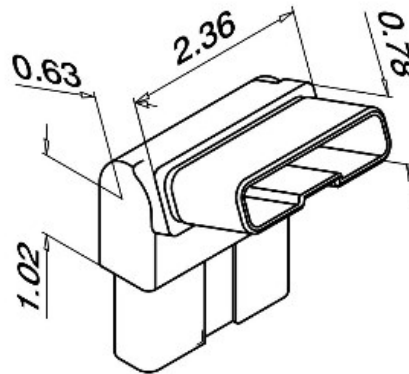

49-RL4312/6020 Rectangular Adjustable Flush Elbow in Satin Stainless Steel 316 for Tubing Size 2.36"x0.78"x0.08" (60x20x2.0mm)

Measurements are in inches

Use this adjustable (articulating) elbow with rectangular tube, item# 49-RL4920/6020.

Note:

Flush fittings DO NOT include screws. Attach tube to fitting with Lido Weld adhesive, LB-00201.