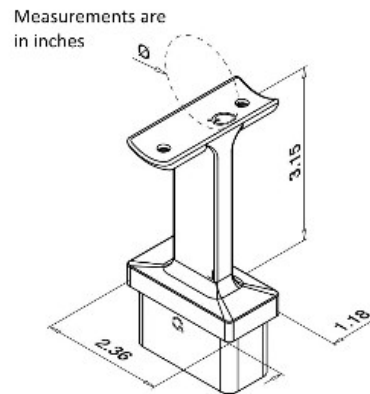

BuyRailings 71 Commerce Drive Brookfield, CT 06804 T 877-810-4116 F +1-203-930-3620 www.buyrailings.com

49-RL4711R/6030 Rectangular Line Handrail Bracket - Mount on to Tubing Size 2.36" x 1.18" in Satin Stainless Steel 316 - for Round Tube with 1.5" (38.1mm) diameter