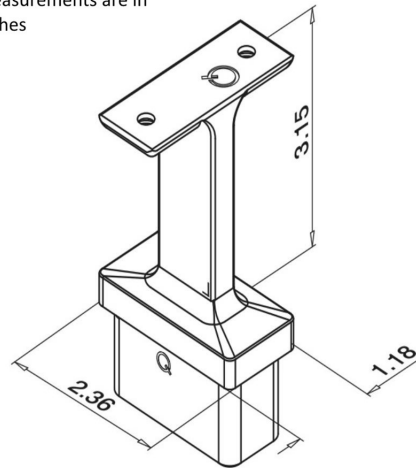

49-RL4711F/6030 Rectangular Line Handrail Bracket - Satin Stainless Steel 316 for
Tubing Size -2.36"x1.18"x0.1" (60x30x2.6mm)

Measurements are in
inches

(2) QS-113 Screws Sold Separately