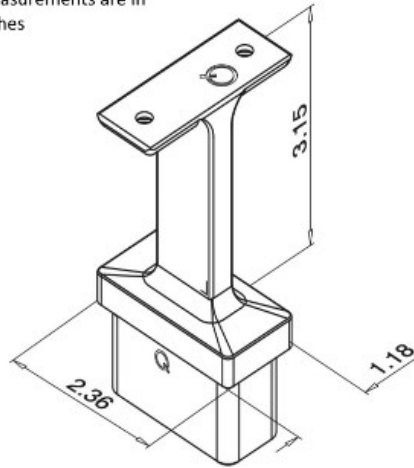

BuyRailings 71 Commerce Drive Brookfield, CT 06804 T 877-810-4116 F +1-203-930-3620 www.buyrailings.com

49-RL4711F/6030 Rectangular Line Handrail Bracket - Satin Stainless Steel 316 for
Tubing Size -2.36"x1.18"x0.1" (60x30x2.6mm)

Measurements are in
inches

(2) QS-113 Screws Sold Separately