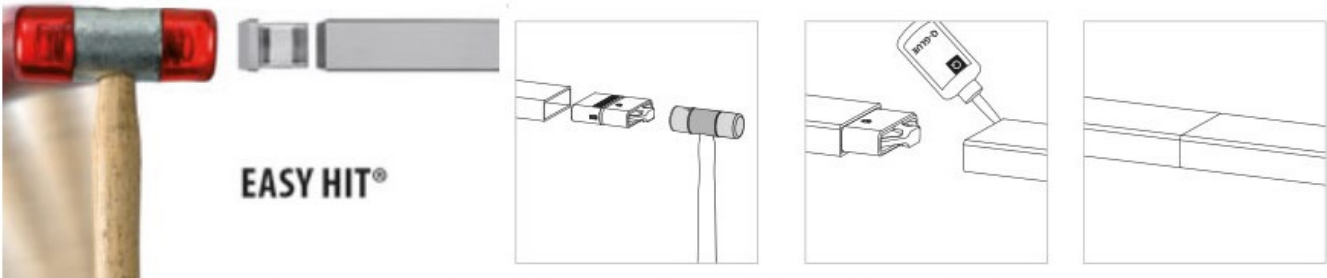

BuyRailings 71 Commerce Drive Brookfield, CT 06804 T 877-810-4116 F +1-203-930-3620 www.buyrailings.com

49-RL5792/6020 Rectangular Line Handrail Connector in Satin Stainless Steel 316 for Tubing Size 2.36"x0.78"x0.08" (60x20x2.0mm)

Measurements are in inches

Use this 316 grade stainless steel fitting to connect two lengths of rectangular tube (#49-RL4920/6020) in a straight line.