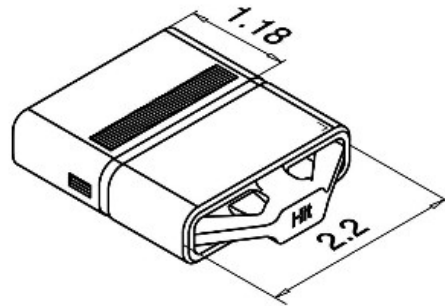

BuyRailings 71 Commerce Drive Brookfield, CT 06804 T 877-810-4116 F +1-203-930-3620 www.buyrailings.com

49-RL5792/6020 Rectangular Line Handrail Connector in Satin Stainless Steel 316 for Tubing Size 2.36"x0.78"x0.08" (60x20x2.0mm)

Measurements are in inches

Use this 316 grade stainless steel fitting to connect two lengths of rectangular tube (#49-RL4920/6020) in a straight line.