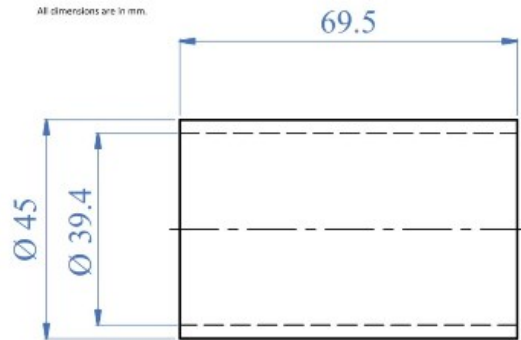

**44-830W/45** Splice for Wood in Satin Stainless Steel 304. For Size-1.77" OD (45mm).

\*Must use item 80-E600/45 to attach to each side of wood rail. (sold separately)